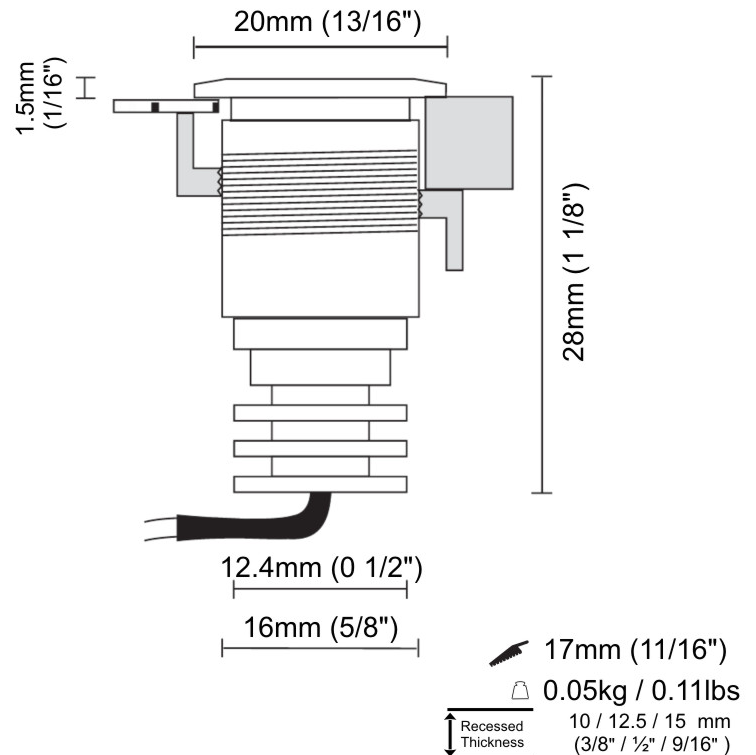

GENERAL

Series: Eyes _____
Subseries: Eyes Square _____
Brand: Side _____
Division: Exterior _____
Mounting Type: Recessed _____
Mounting Location: Ceiling _____
Subcategory: Downlight _____

PHYSICAL

Shape: Square _____
Length (mm): 20 _____
Length (in): 13/16 _____
Width (mm): 20 _____
Width (in): 13/16 _____
Depth (mm): 28 _____
Depth (in): 1 1/8 _____
Min. Recessing Depth (mm): 33 _____
Min. Recessing Depth (in): 1 5/16 _____
Light Distribution: Direct _____
Weight (kg): 0.02 _____
Weight (lbs): 0.044 _____
Gasket: Silicon rubber _____
Fixture Finish: Chrome _____
Fixture Material: Aluminum Die Cast _____

ELECTRICAL

Lamp Type: LED (Zhaga Standard) _____
Total Output Wattage (W): 1.2 _____
Dimming: Non-Dimming / Phase Dimming (120Vac only) / 0-10V Dimming _____
Driver Included: No _____
Driver Location: Remote _____
Driver Type: Constant Current - 120 / 277Vac _____
Driver Class: Class 2 _____
Input Voltage (V): 120 - 277 _____
Constant Current (MA): 350 _____

LED

Number of LEDs: 1 _____
Color Temperature (°K): 3000 / 4000 _____
Max. Delivered Lumen (lm): 58.4 / 64.9 _____
Nominal Lumen (lm): 120 / 125 _____
CRI: >80 CRI _____
Lamp Life (hrs): 50000 _____

OPTICAL

Optic°: 100° _____

RATINGS AND CERTIFICATIONS

Certified By: Certified for North American Standards _____
IP rating: IP68 _____